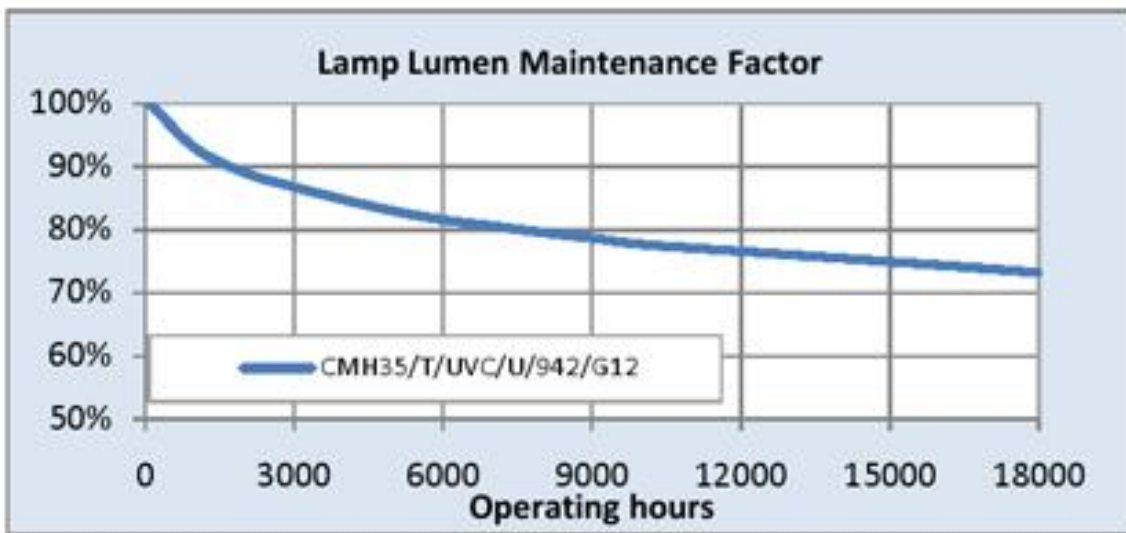

Lumen maintenance data