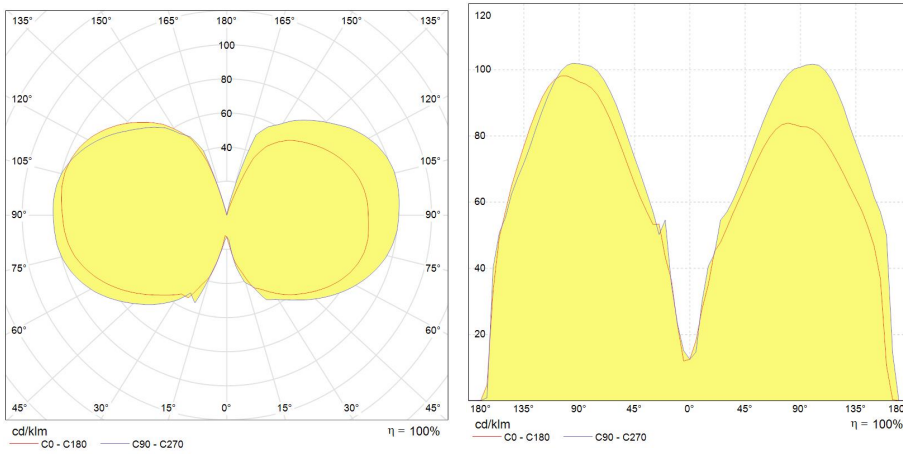

Photometric Data